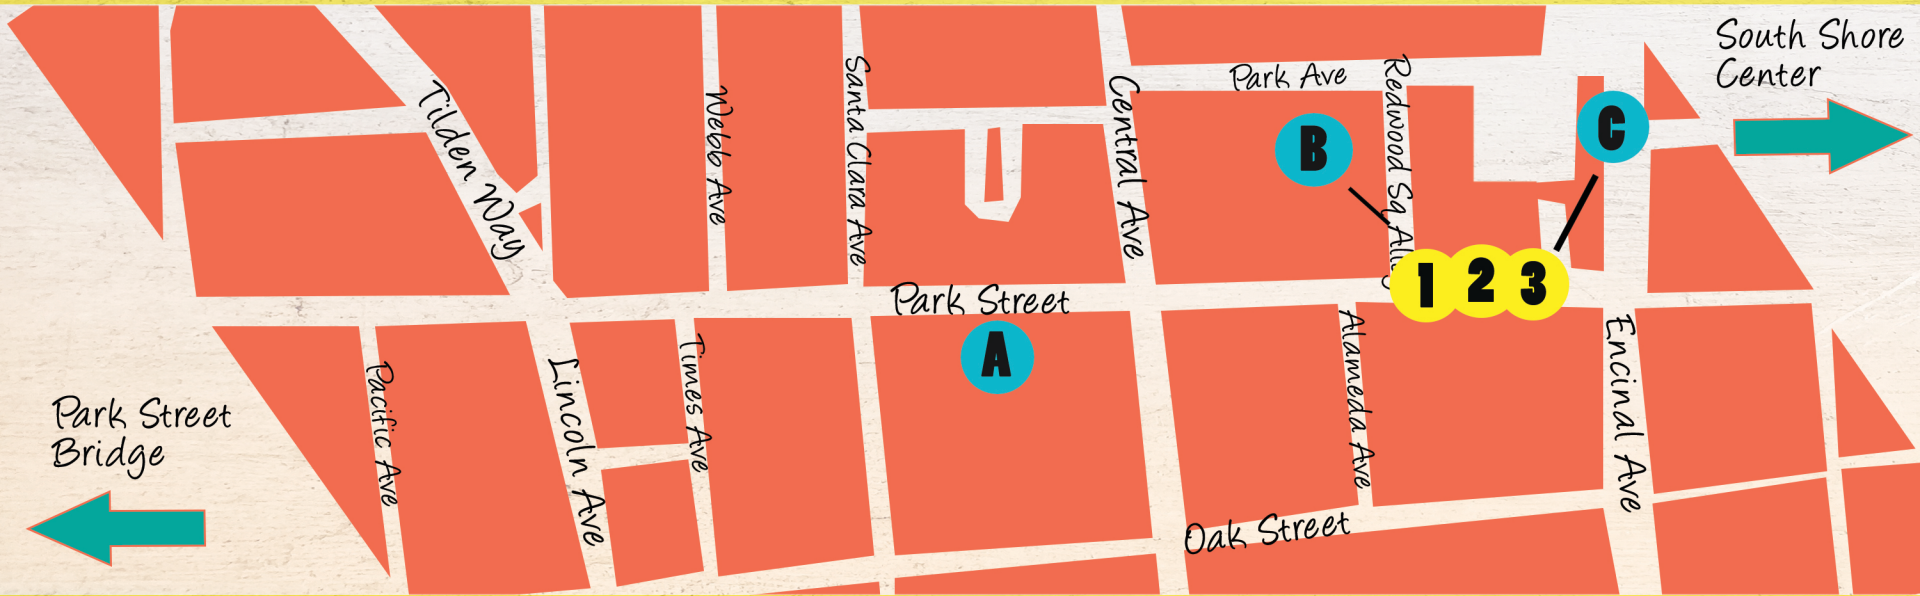

DOWNTOWN ALAMEDA

Radical Beauty

Part 1 • Park Street, Alameda

1 **Jerome Rivera Pansa**
1326 Park Street

2 **Angela Hennessy**
1324 Park Street

3 **Jennifer Brandon**
1320 Park Street

A **MeriMarina**, Inside Park Street Plaza
1419 Park Street

B **Nick Rossi Trio** (cool jazz and be-bop)
On Redwood Square Alley

C **Alcatraz Islanders** (classic Hawaiian and hapa haole instrumental music)